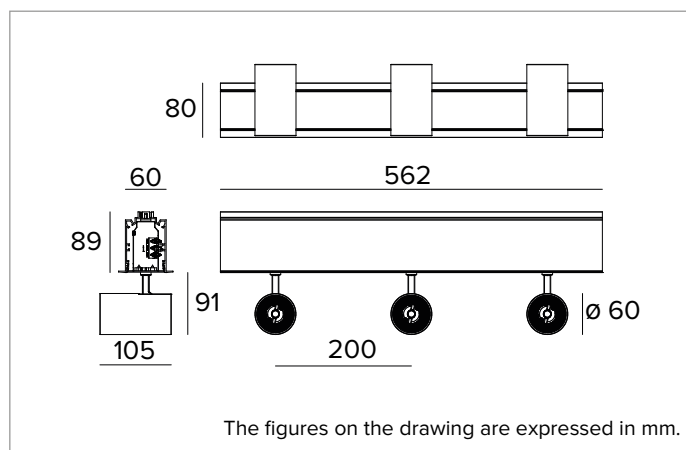

SOURCE

High efficiency Chip on Board LED Ra90.

Energy efficiency class: E

Nominal power: 3x14W

Nominal flux: 3x1964lm

Colour rendering index: 90

Rf: 90

Rg: 98

CCT nominal: 4000K

Lifetime (L80/B10): >50000h tq +25°C

ILLUMINOTECHNICAL CHARACTERISTICS

Convex faceted highly reflective anodised aluminium precision optics with an opaque black silicone cut off ring.

Beam angles: MWFL

Optical efficiency: 77%

Fixture flux: 3x1504lm

Luminous efficacy: 99lm/W

Photobiological safety: Compliant with RG1 low risk group

MECHANICAL CHARACTERISTICS

Painted extruded aluminium linear body. Projectors with a die-cast painted aluminium body. The optical unit can be adjusted from 0° a 90° on the vertical plane and 355° on the horizontal plane with the possibility to block the beam with a mechanical locking system on the horizontal plane and a friction locking system on the vertical plane.

Colour and finish: Plaster white

Dimensions: L=562mm

Weight: 4.3Kg

Version: 3xLABEL 6

Degree of protection: IP20

ELECTRICAL CHARACTERISTICS

Integrated electronic ON-OFF power supply. Complete with electrical cables to guarantee feeding continuity (max 2kW).

Fixture Power: 3x15W

Power supply: 220-240Vac 50/60Hz

Insulation Class: CLASS 1

Type of driver / Control: ON-OFF

Driver included: YES

Class F: YES

SAFE FLICKER: PstLM=<1 and SVM=<0.4 (IEC TR 61547-1 and IEC TR 63158), to ensure a more comfortable and safe light

Ambient temperature: 0°C / +25°C

INSTALLATION

For linear configurations complete with a special connector to attach to the power supply. To be completed with end caps.

NOTES

The arm is always supplied in the same colour as the body of the projector. 110-277Vac version available on request.

WARRANTY

5 years.

WARNING

Luminaire designed for disposal/recycling at end-of-life. Replaceable (LED only) light source by a professional. Replaceable control gear by a professional.

Due to the technological evolution of the electronic components, the data provided may be updated, and as such, confirmation must be requested during the order process.

Luminous flux and power supply have +/-10% tolerances with respect to the indicated value. tq +25°C (CIE 121).

We reserve the right to make technical changes.

Targetti Sankey S.r.l.
Via Pratese, 164
50145 Firenze - Italy
Tel: +39 055 37911
targetti.com
targetti@targetti.com

CCIAA Firenze
Share Capital:
€ 500.000,00
VAT N. (IT):
01537660480
R.E.A: FI-275656

TARGETTI